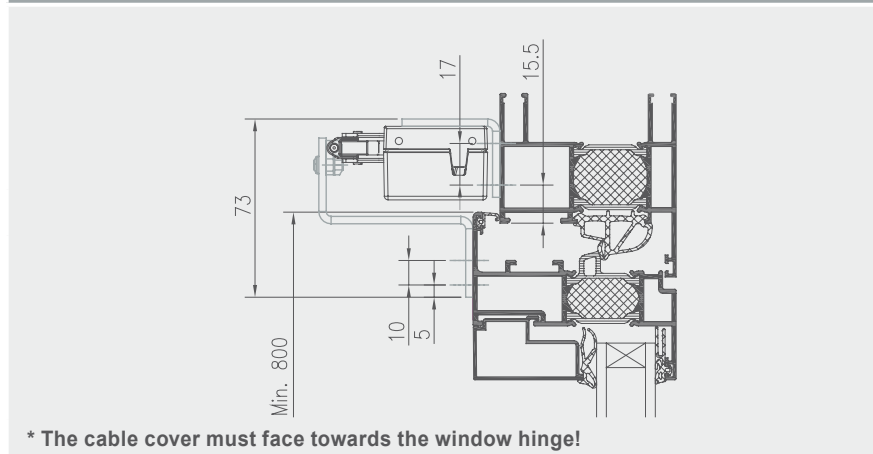

Requires a free frame height of more than 35mm.

WAB 805

Bracket for chain actuator

Technical specifications	
Material	steel
Colour	grey (RAL 9006) or white (RAL 9010)
Delivery includes	1 x Z-bracket, 2 x window brackets with screws
Note	we reserve the right to make technical changes

Items	Item no.
Z-brackets grey (RAL 9006)	WAB 805 0101
Z-brackets white (RAL 9010)	WAB 805 1101

Installation suggestions with WMX 804

WAB 805

WAB 801

Installation suggestions with WMX 826

WAB 805

WAB 801

* The cable cover must face towards the window hinge!