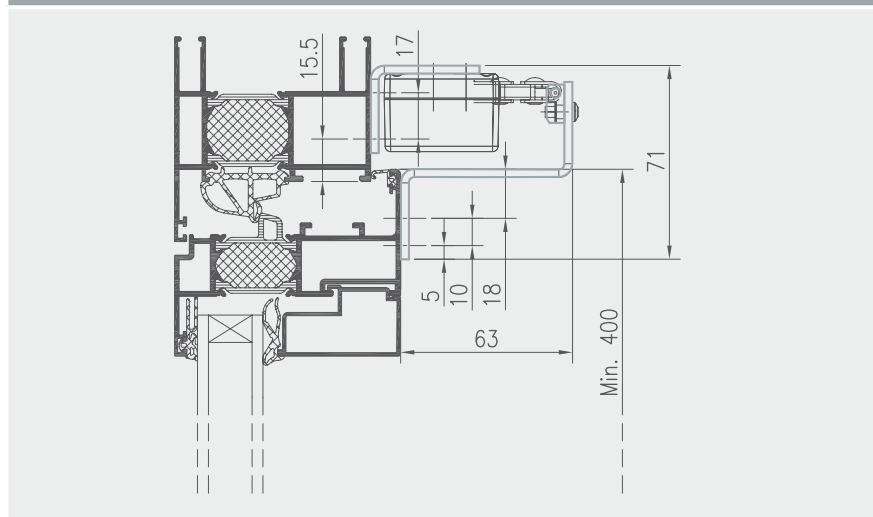

Requires a free frame height of more than 35mm.

WAB 805

Bracket for chain actuator

Technical specifications	
Material	steel
Colour	grey (RAL 9006) or white (RAL 9010)
Delivery includes	1 x Z-bracket, 2 x window brackets with screws
Note	we reserve the right to make technical changes

Items	Item no.
Z-brackets grey (RAL 9006)	WAB 805 0101
Z-brackets white (RAL 9010)	WAB 805 1101

Installation suggestions with WMX 804

WAB 805

WAB 801

Installation suggestions with WMX 826

WAB 805

WAB 801

* The cable cover must face towards the window hinge!