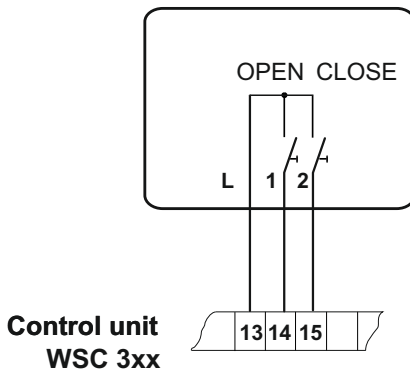

# WSA 210 1161

Key switch

- without mechanical locking device. Countersunk

Connection diagram

Max. switching capacity: 10 A, 230 V AC