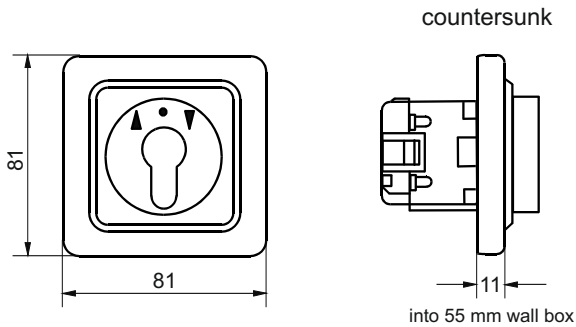

# WSA 210 1161

Key switch

- without mechanical locking device. Countersunk

Connection diagram

Max. switching capacity: 10 A, 230 V AC