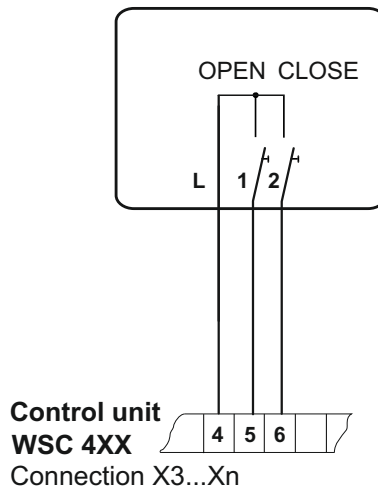

# WSA 210 1161

Key switch

- without mechanical locking device. Countersunk

Connection diagram

Max. switching capacity: 10 A, 230 V AC